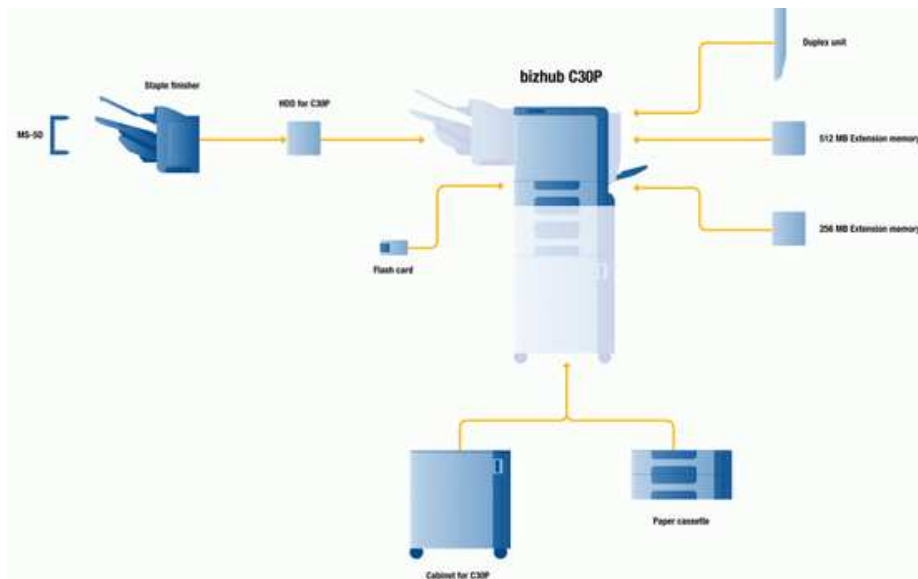

Options Diagram

[▲ Back to top of this page](#)